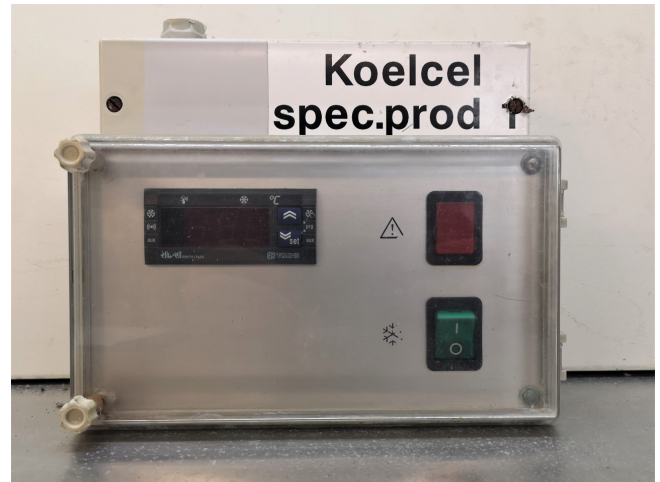

# Eliwell EWPX 174AX

## Specifications

Marque	Eliwell
Type	EWPX 174AX
Spec.	Controller
Stock	1